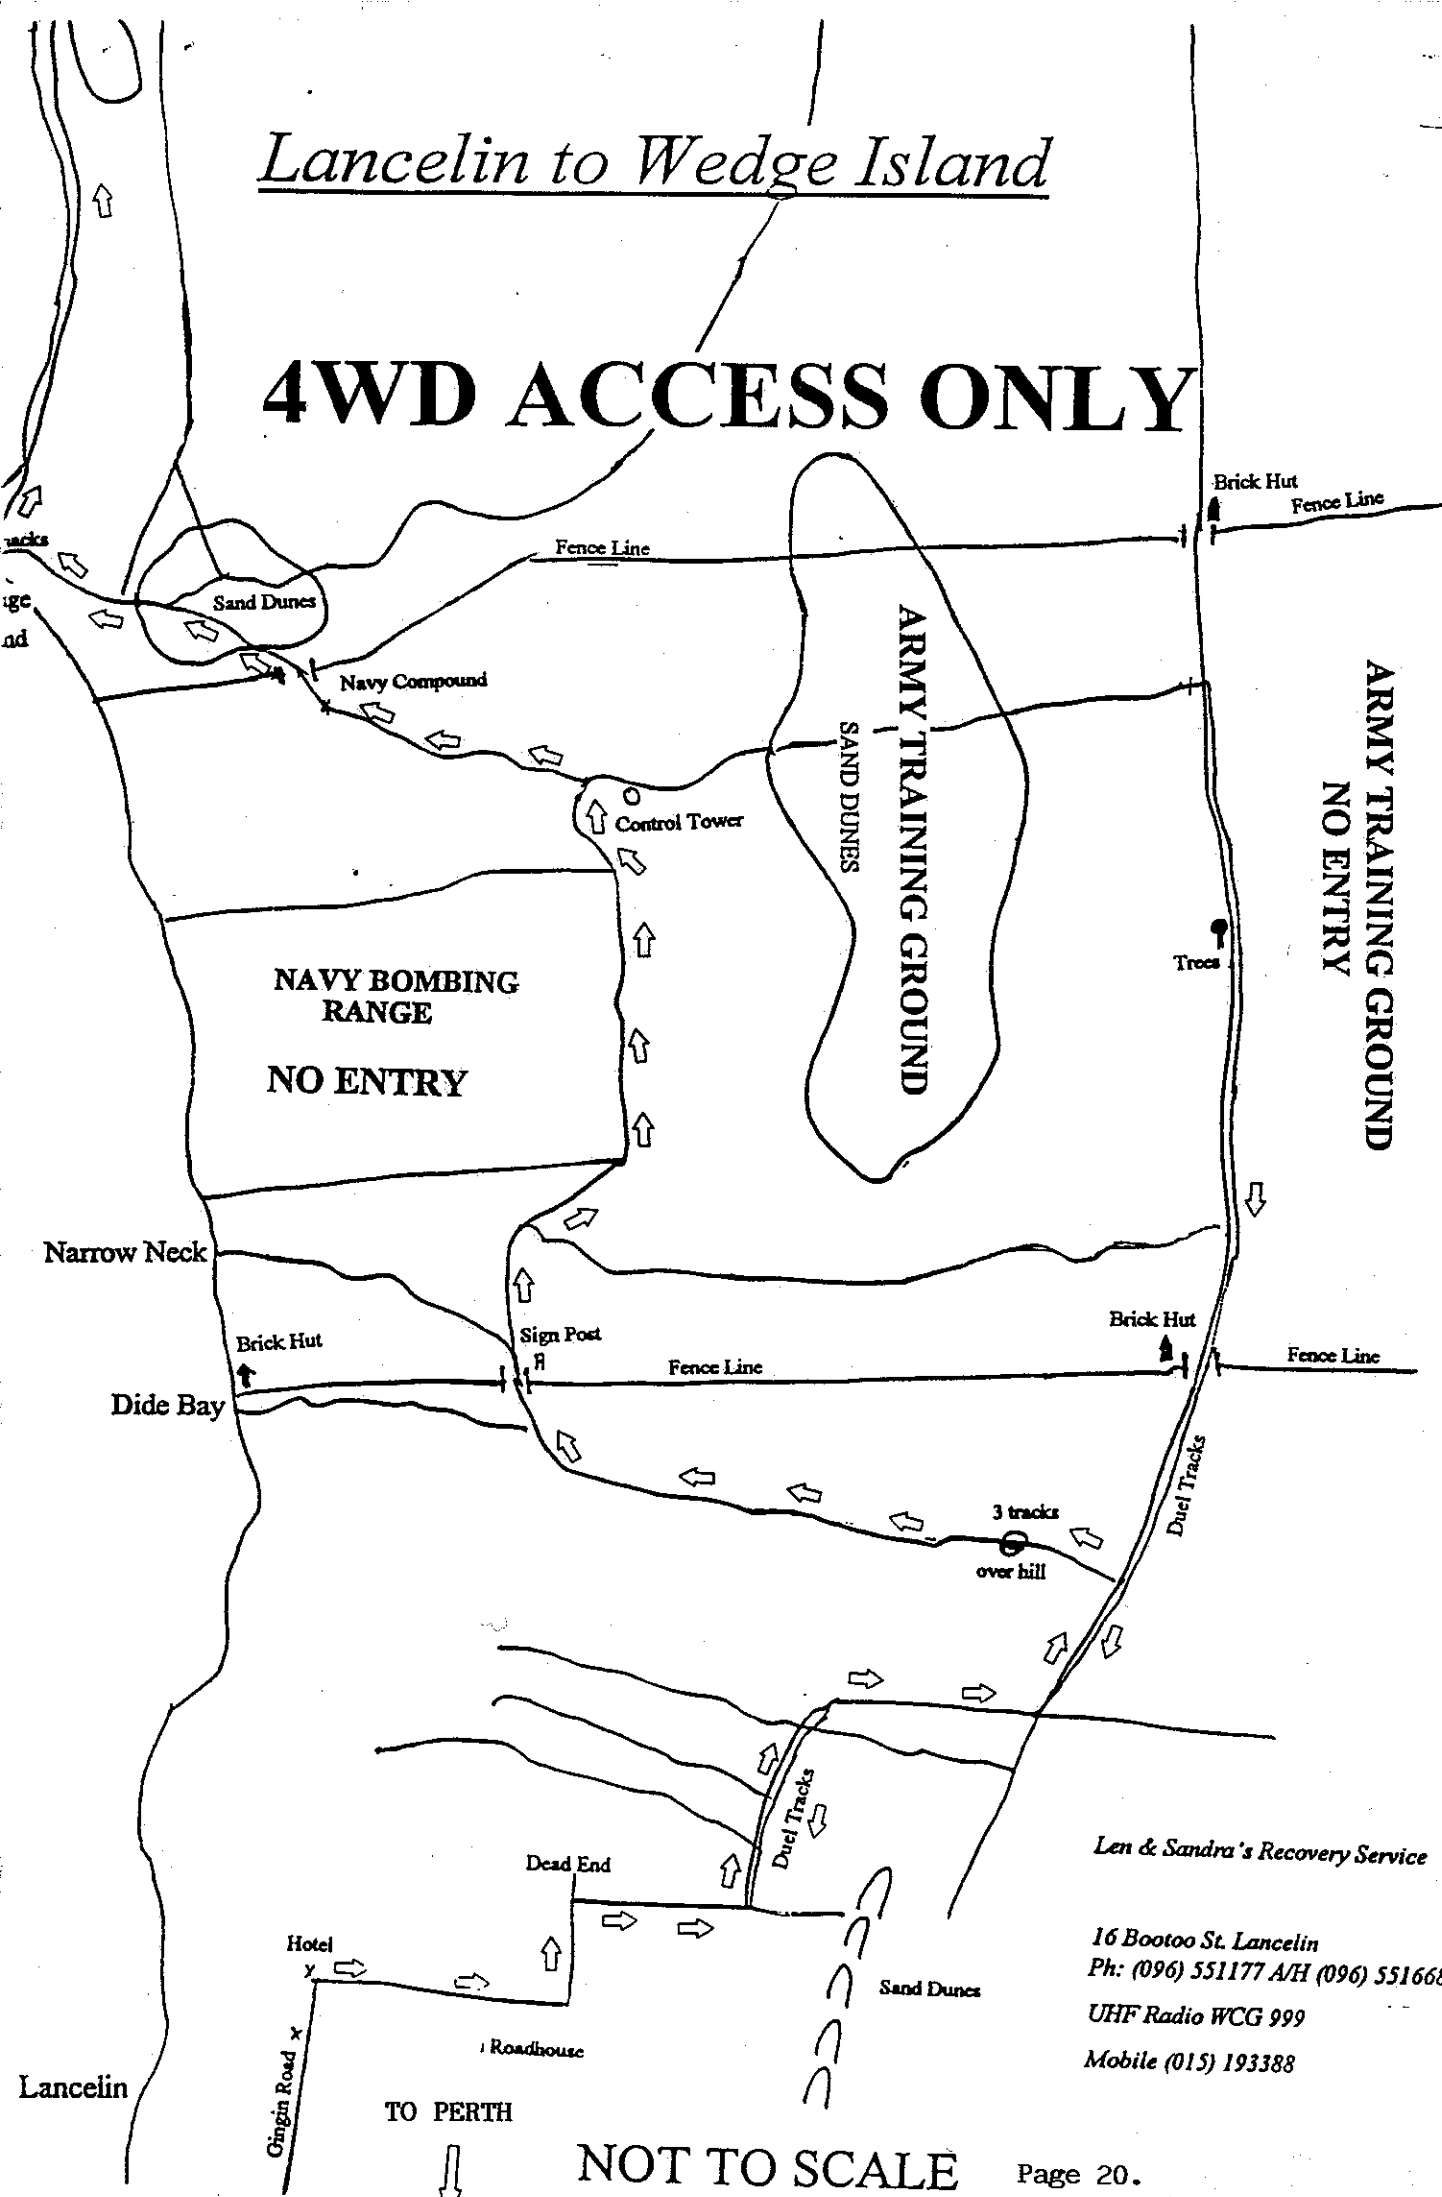

Lancelin to Wedge Island

4WD ACCESS ONLY

Len & Sandra's Recovery Service
16 Bootoo St. Lancelin
Ph: (096) 551177 A/H (096) 551668
UHF Radio WCG 999
Mobile (015) 193388

NOT TO SCALE

TO PERTH

Gingin Road x

Lancelin