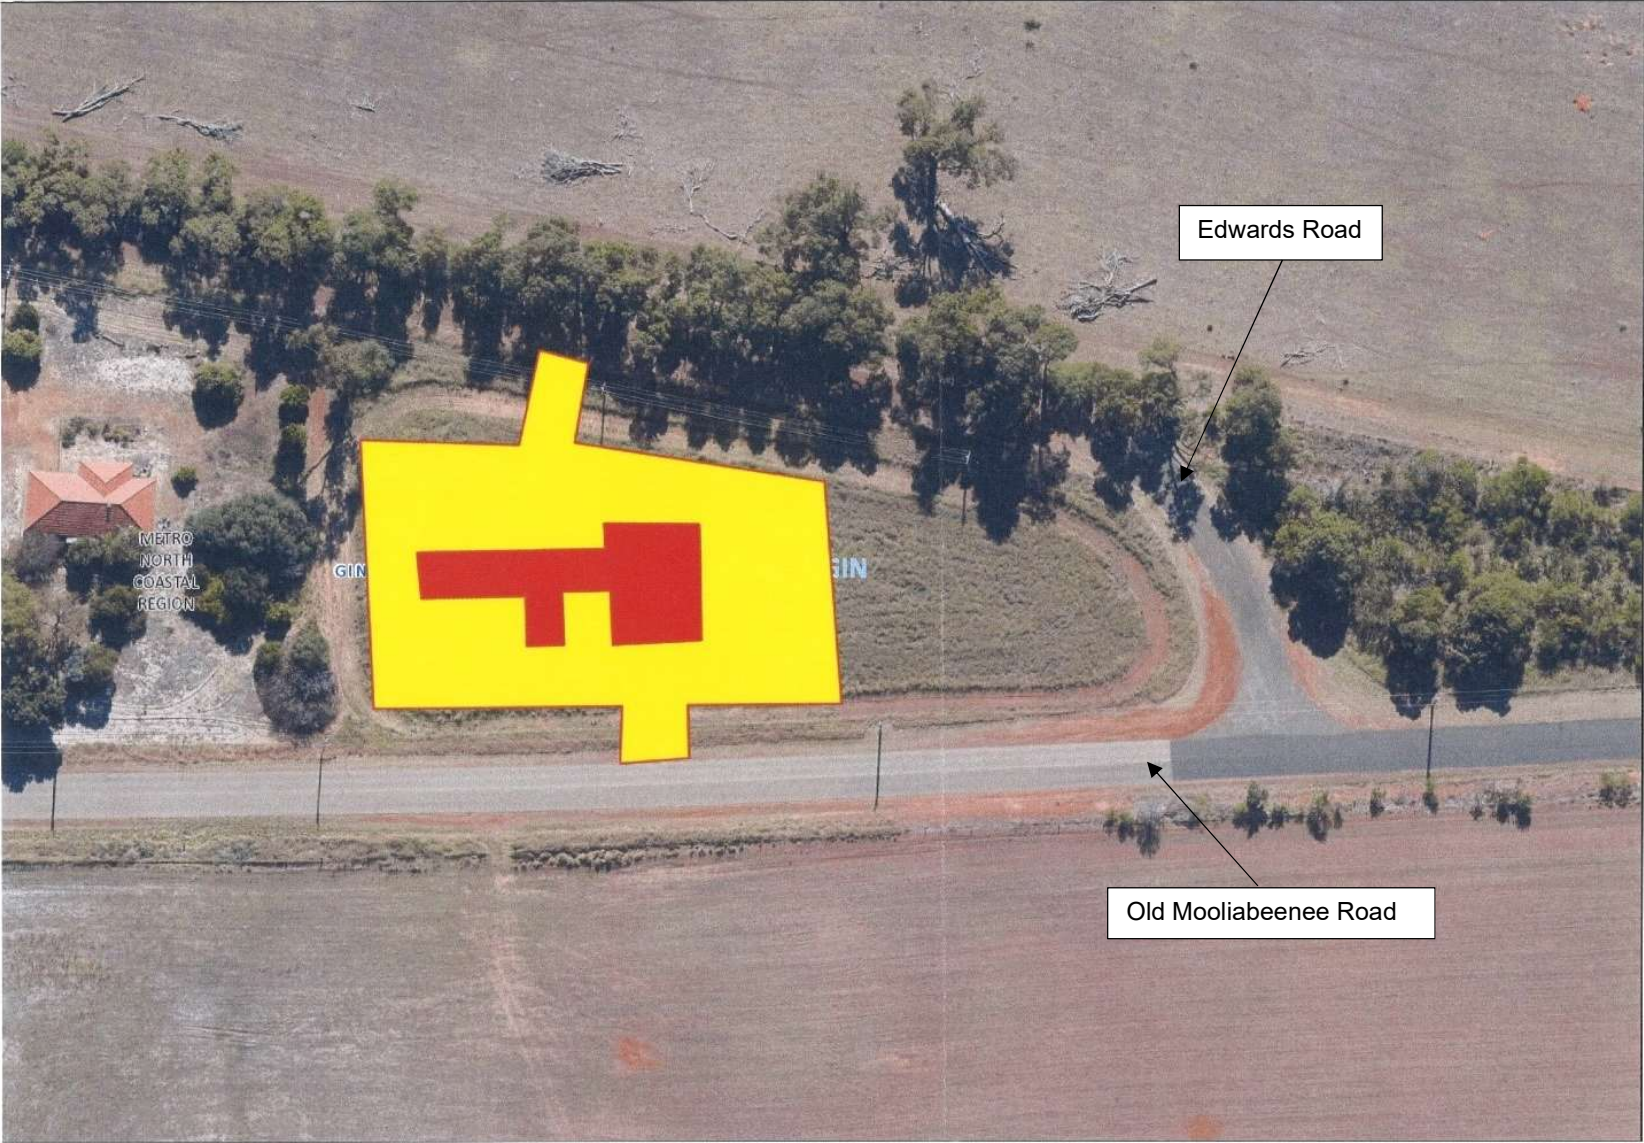

Gingin South Bush Fire Brigade/VFRS Collocation Level 3 Incident Control Centre Facility – proposed location

0.0 0 0.01 0.0 Kilometers
GCS_GDA_1994
Map created: 14-01-2019 12:06 PM Map created by: