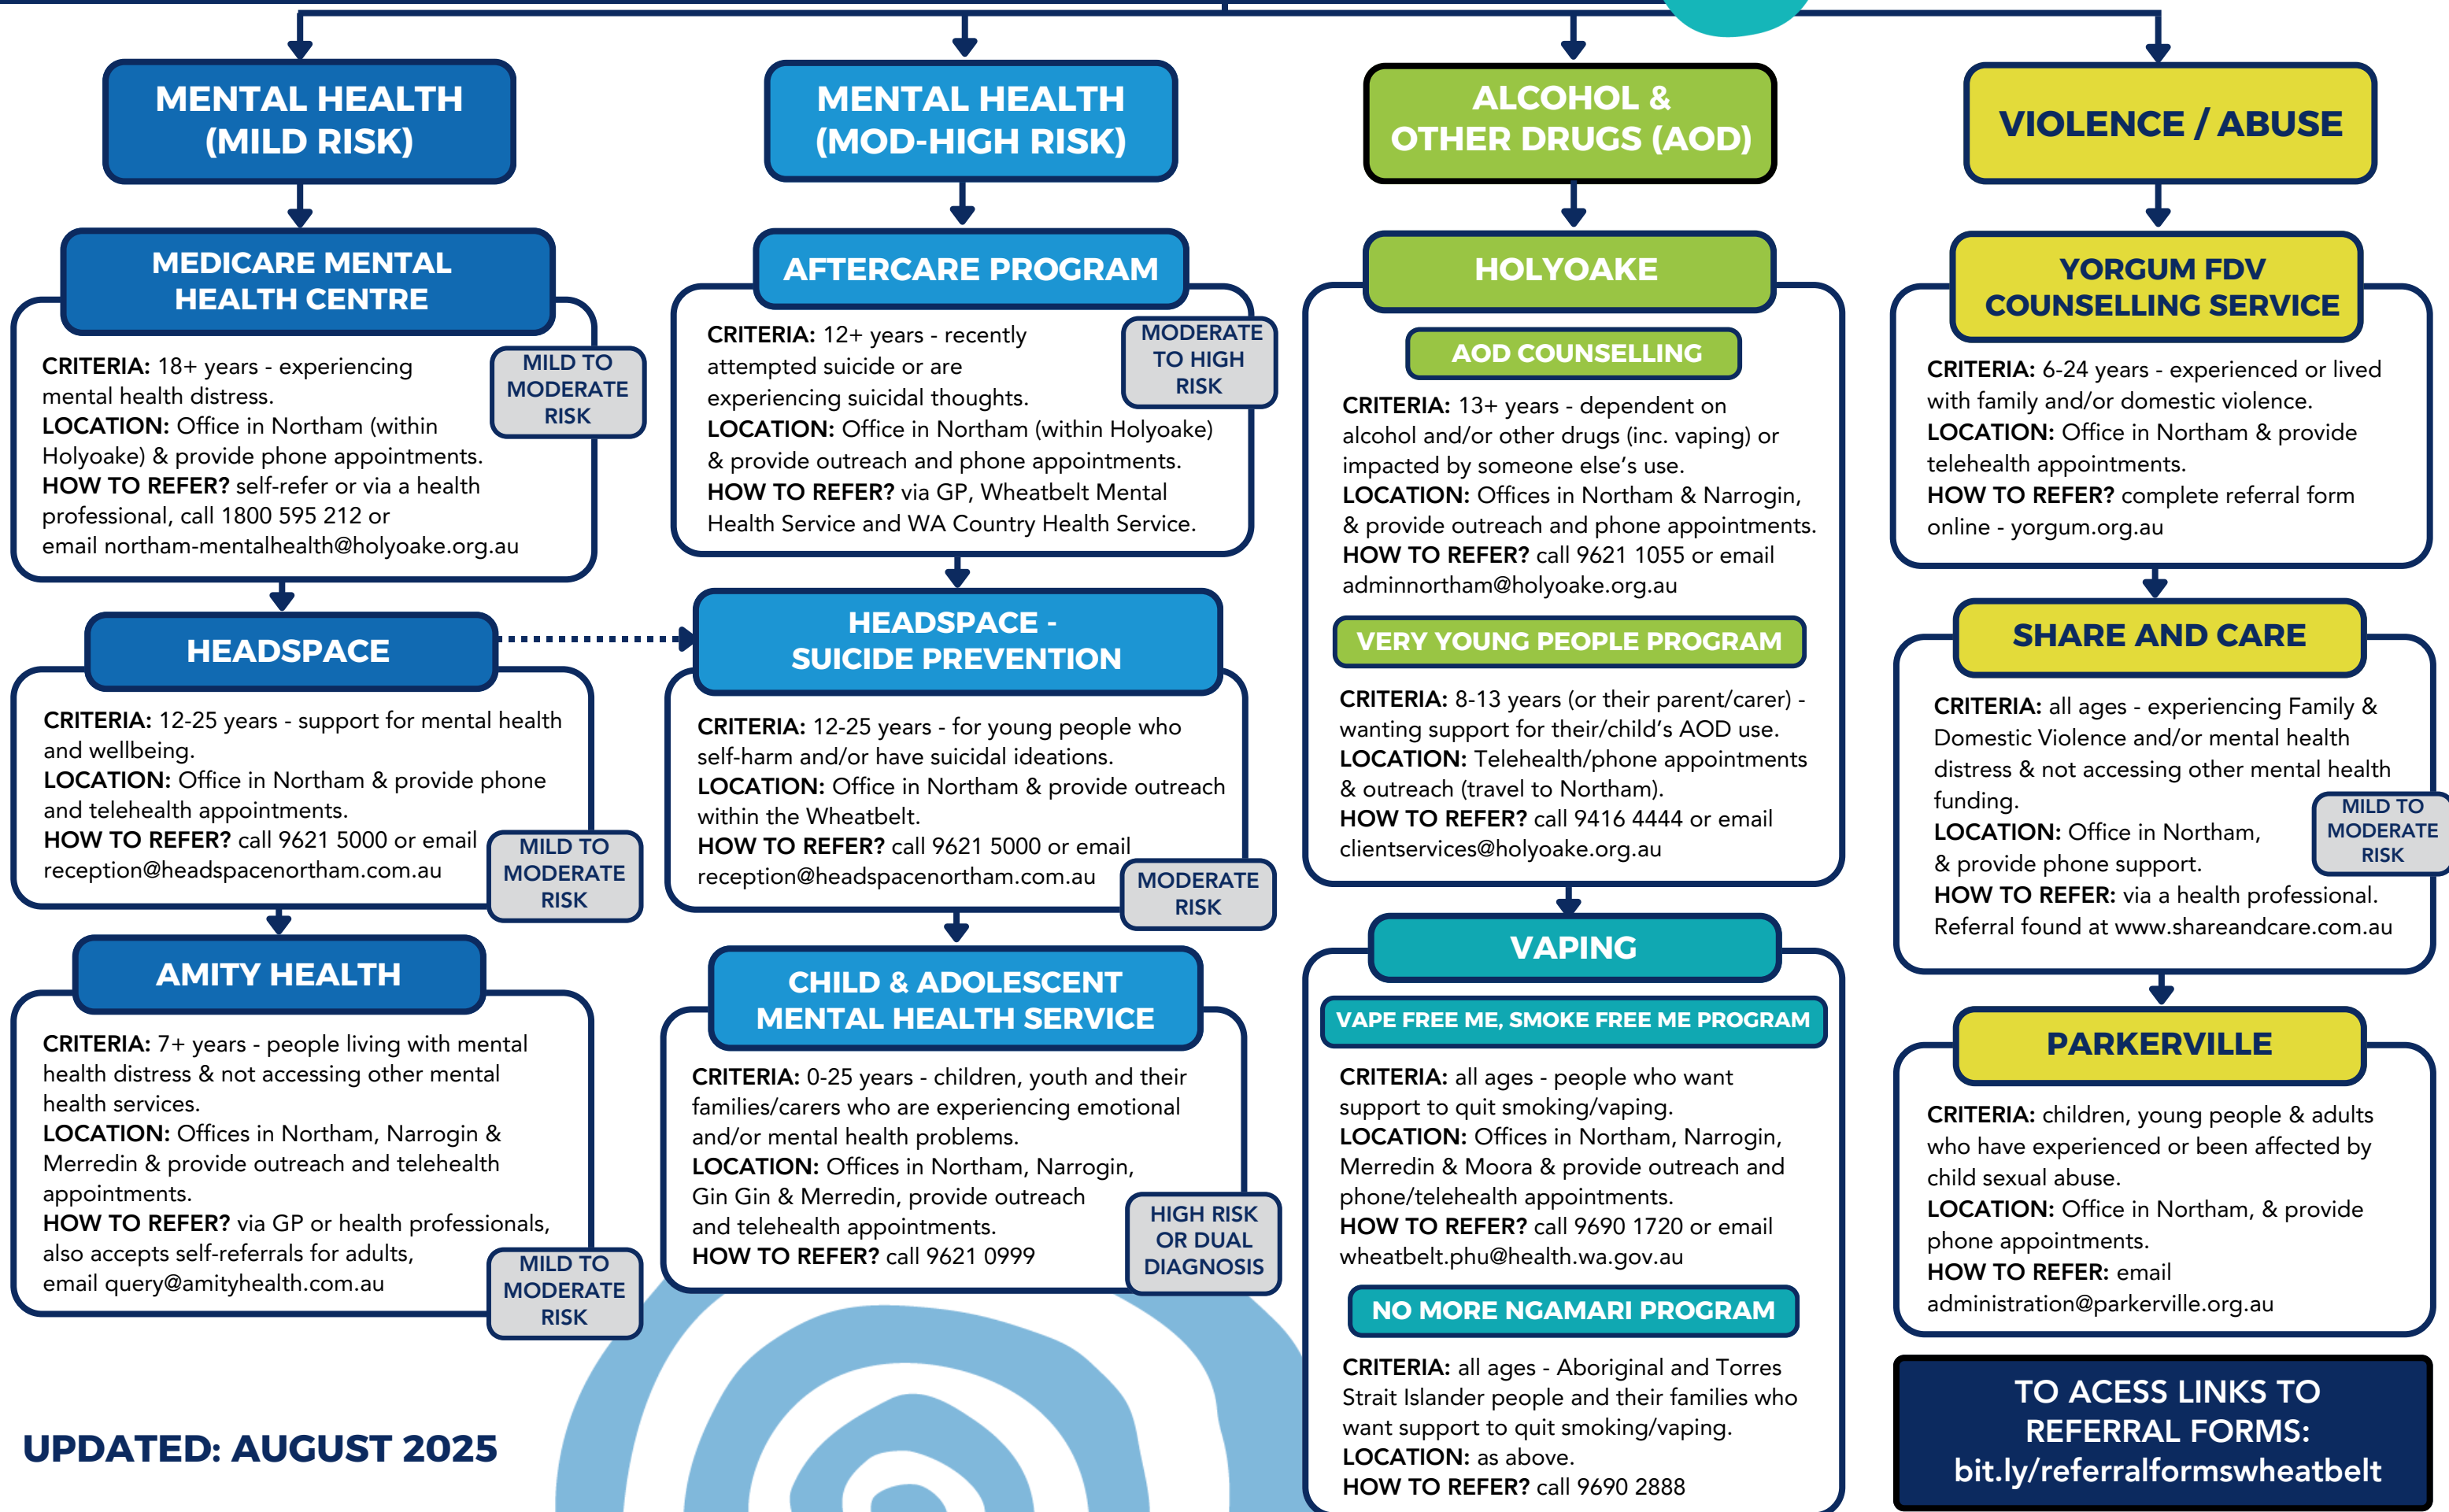

# FREE WHEATBELT COUNSELLING SERVICES FOR CHILDREN & YOUNG PEOPLE (0-25 YRS)

**HOLYOAKE**

Whenever you're ready.

UPDATED: AUGUST 2025

**TO ACCESS LINKS TO REFERRAL FORMS:**  
[bit.ly/referralformswheatbelt](https://bit.ly/referralformswheatbelt)